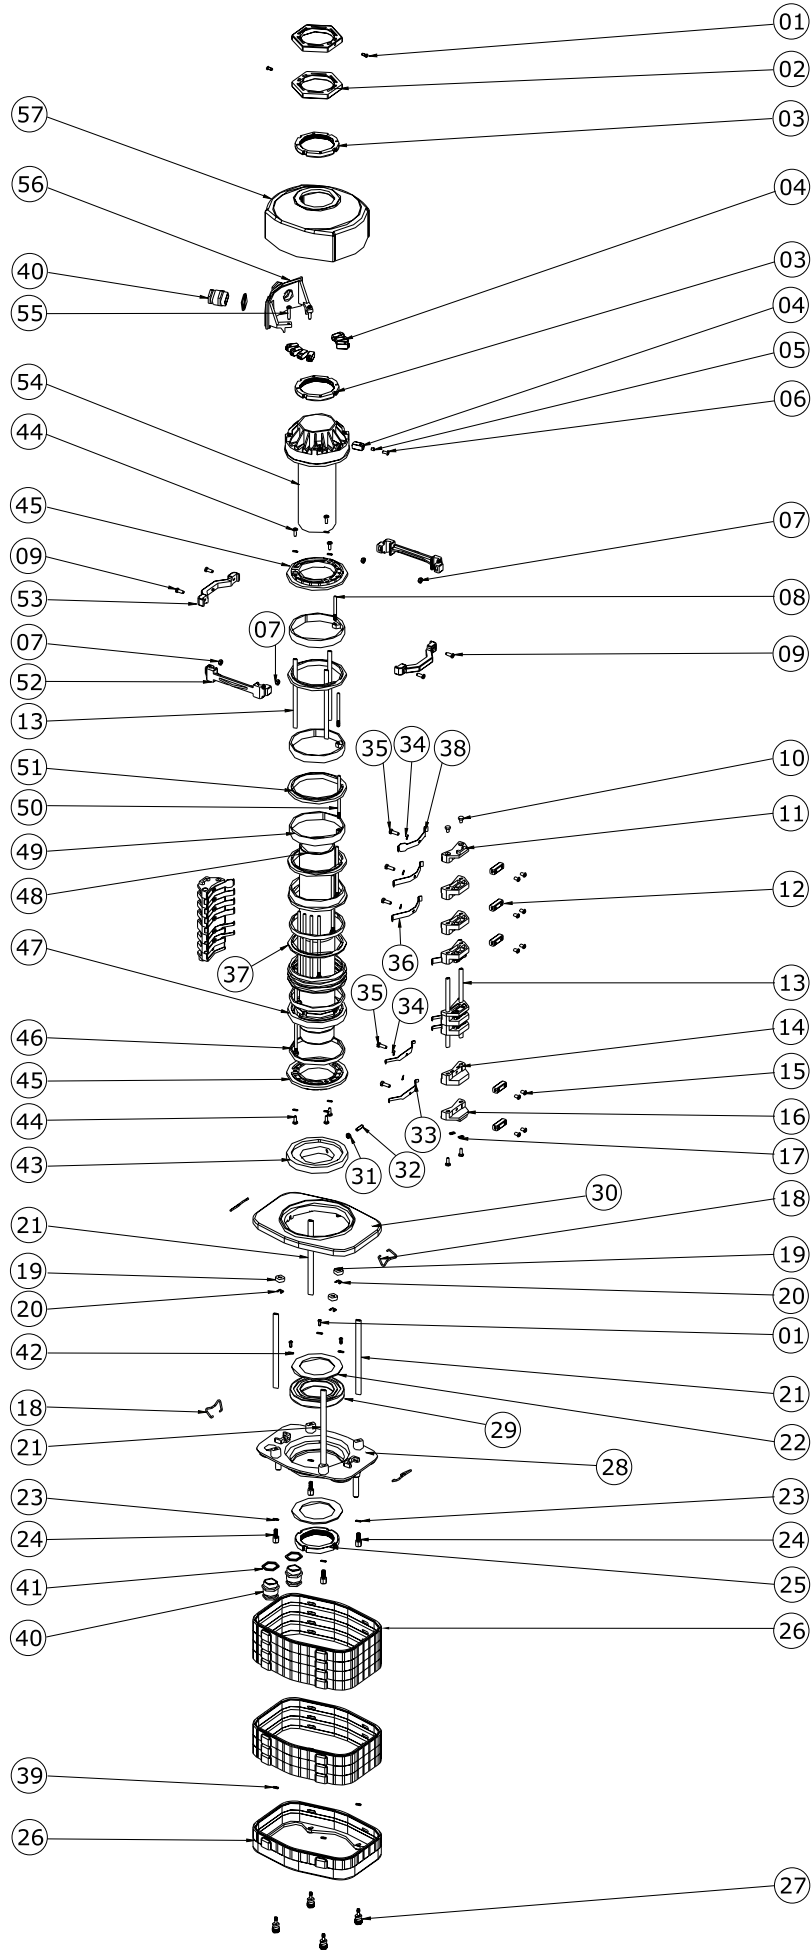

DETAILED DRAWING

10A/30A - SLIP RING COLLECTOR

COMPONENTS

Reference	Code	Description
01	PRVI0033PE	Screw 3x7.5
02	PRFU6052PE	Nut
03	PRFU6042PE	Ring - pitch 1.5
04	PRTO6207PE	Terminal
05	PRVI1004PE	Screw M4x4
06	PRVI0136PE	Screw M4x6
07	PRDA6005PE	Nut
08	Codes on request	Rod
09	PRVI0106PE	Screw 4x10
10	PRVI0146PE	Screw M4x12
11	PRSL9155PI	Hexagonal seat short brush holder
12	PRTO6206PE	Line brush terminal
13	PRTO0486PE	Brush holder rotor rod
14	PRSL9110PI	Standard brush holder
15	PRVO6016PI	Screw M4x6
16	PRSL9160PI	Screw seat short brush holder
17	PRRN6005PE	Washer
18	PRMO0032PE	Brush holder spring-hook
19	PRSL8555PI	Guide pin
20	PRVV9990PE	Elastic ring
21	Codes on request	Protection rod
22	PRSL8542PI	Bearing covering ring
23	PRRN1061PE	Washer
24	PRTO6201PE	Screw
25	PRFU6032PE	Ring - pitch 1
26	PRSL5110PI	Sector
27	PRTO6167PE	Closing screw
28	PRFU3101PE	Lower plate
29	PRCB0011PE	Ball bearing
30	PRFU3111PE	Upper plate
31	PRDA0023PE	Nut
32	PRVV1007PE	Elastic pin 3x18 ISO8752
33	PRTR4061PE	Auxiliary brush
34	PRRN1032PE	Washer
35	PRVI6031PE	Screw M4x12
36	PRTR4058PE	Line brush
37	PRSL8565PI	Spacer 2mm
38	PRTR4062PE	Earth brush
39	PRRN9002PE	Washer
40	PRPS0044PE	Cable clamp M25
41	PRGU4014PE	O-Ring
42	PRRN0044PE	Washer 4.3x9x0.8 UNI6592
43	PRSL9010PI	Plaque
44	PRVI0176PE	Screw M4x10
45	PRSL8560PI	Earth rotor sector

Reference	Code	Description
46	PRFU6001PE	Auxiliary ring
47	PRSL8575PI	Spacer 10mm
48	Codes on request	Tube
49	PRFU6011PE	Line ring
50	PRTO6436PE	Rod 72.5
51	PRSL8570PI	Spacer 4mm
52	PRSL9175PI	Lower brush holder
53	PRSL9170PI	Upper brush holder
54	Codes on request	Internal protection tube
55	PRVI0126PE	Screw 4x20
56	PRSL9060PI	Cable clamp support
57	PRSL5665PI	1 hole cover

The data and the products illustrated in this brochure may be modified without notice. Under no circumstances can their description have a contractual value.

PRCA0EAE01

TER Tecno Elettrica Ravasi srl

Via Garibaldi 29/31 - 23885 Calco (LC) - Italy