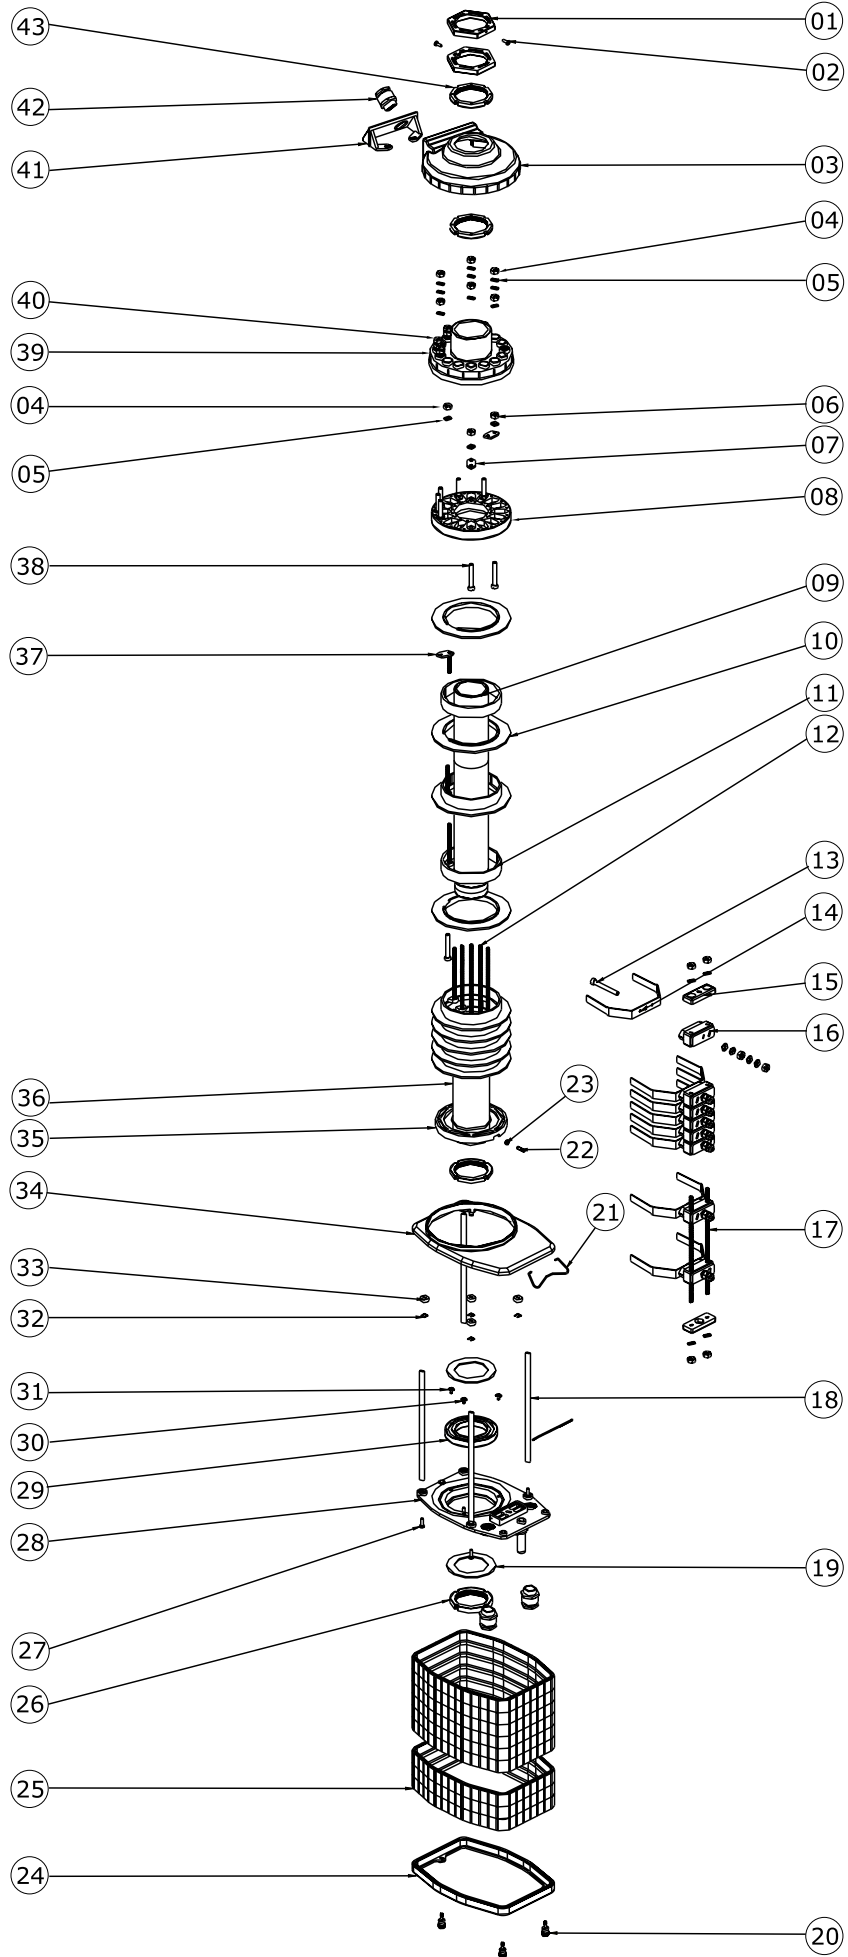

**DETAILED DRAWING**

**50A - SLIP RING COLLECTOR**

**COMPONENTS**

Reference	Code	Description
01	PRFU6052PE	Nut
02	PRVI0176PE	Screw M4x10
03	PRSL5680PI	Cover
04	PRDA0041PE	Nut
05	PRRN0080PE	Washer
06	PRDA0041PE	Nut
07	PRTR6015PE	Plate
08	PRTI1026PE	Cap base
09	PRTU0055PE	Tube
10	PRSL8545PI	Spacer
11	PRFU6021PE	Brass ring Ø 92mm
12	Codes on request	Rod
13	PRVI6046PE	Screw M6x50
14	PRTR4018PE	Brush
15	PRBA2618XX	8 piece brush
16	PRTI8001PE	Brush holder
17	Codes on request	Brush holder rod
18	Codes on request	Sector rod
19	PRSL8542PI	Bearing covering ring
20	PRT06167PE	Closing screw
21	PRMO9642PE	Brush holder spring-hook
22	PRVV1007PE	Screw M4x14
23	PRDA0023PE	Nut
24	PRSL5695PI	Sector holder lower plate
25	PRSL5120PI	Sector
26	PRFU6032PE	Ring - pitch 1
27	PRVI6031PE	Screw M4x12
28	PRSL5690PI	Bearing holder lower plate
29	PRCB0011PE	Ball bearing
30	PRVI0033PE	Screw 3x7.5
31	PRRN0013PE	Washer
32	PRRN1071PE	Elastic ring
33	PRSL8555PI	Guide pin
34	PRSL5685PI	Upper plate
35	PRSL9005PI	Plaque
36	Codes on request	Internal protection tube
37	PRTR6015PE	Plate
38	PRVI6041PE	Screw M6x40
39	PRRN1085PE	Washer
40	PRSL5675PI	Cap
41	PRSL9066PI	Cable clamp support
42	PRPS1004PE	Brass cable clamp PG16
43	PRFU6042PE	Ring - pitch 1.5

The data and the products illustrated in this brochure may be modified without notice. Under no circumstances can their description have a contractual value.

PRCA0EAG01

**TER Tecno Elettrica Ravasi srl**